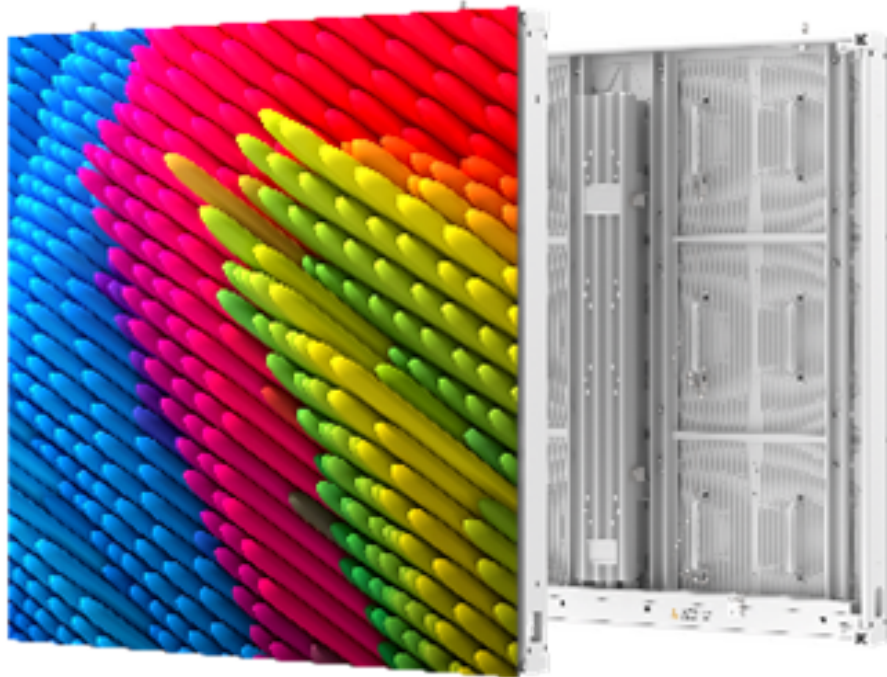

**VISUAL  
MAGIC  
WORLD**

维曼

## **P8 -FA Outdoor Fixed LED Display**

**Specification**

**Aluminium Profile Cabinet**

**High Contrast Ratio**

**High Protection Level**

**Front & Rear Maintenance**

**Efficient Heat Dissipation**

**Right-Angle & Curved  
Splicing Supported**