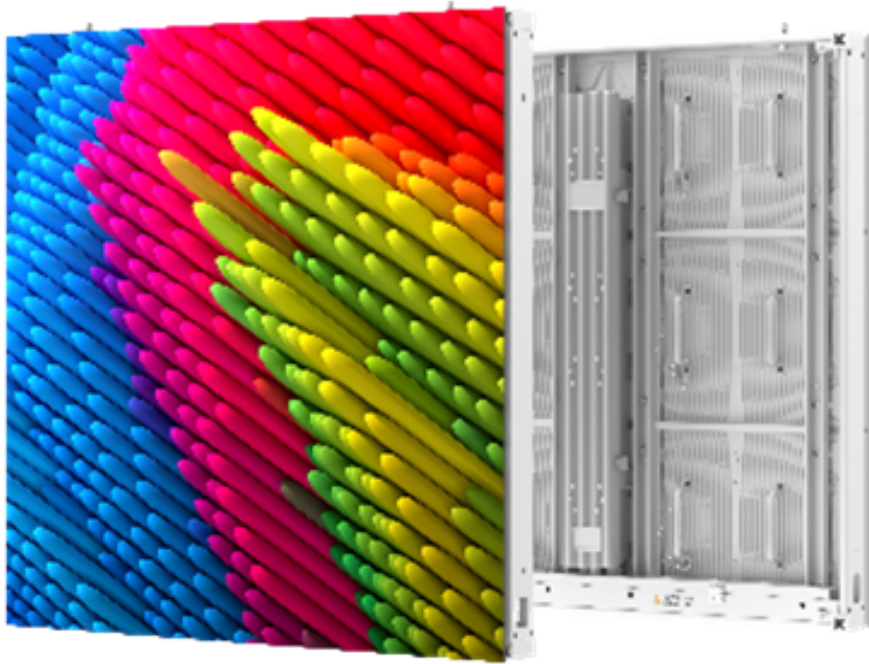

**VISUAL  
MAGIC  
WORLD**  
维曼

## **P6.67 - FA Outdoor Fixed LED Display**

**Specification**

**Aluminium Profile Cabinet**

**High Contrast Ratio**

**High Protection Level**

**Front & Rear Maintenance**

**Efficient Heat Dissipation**

**Right-Angle & Curved  
Splicing Supported**